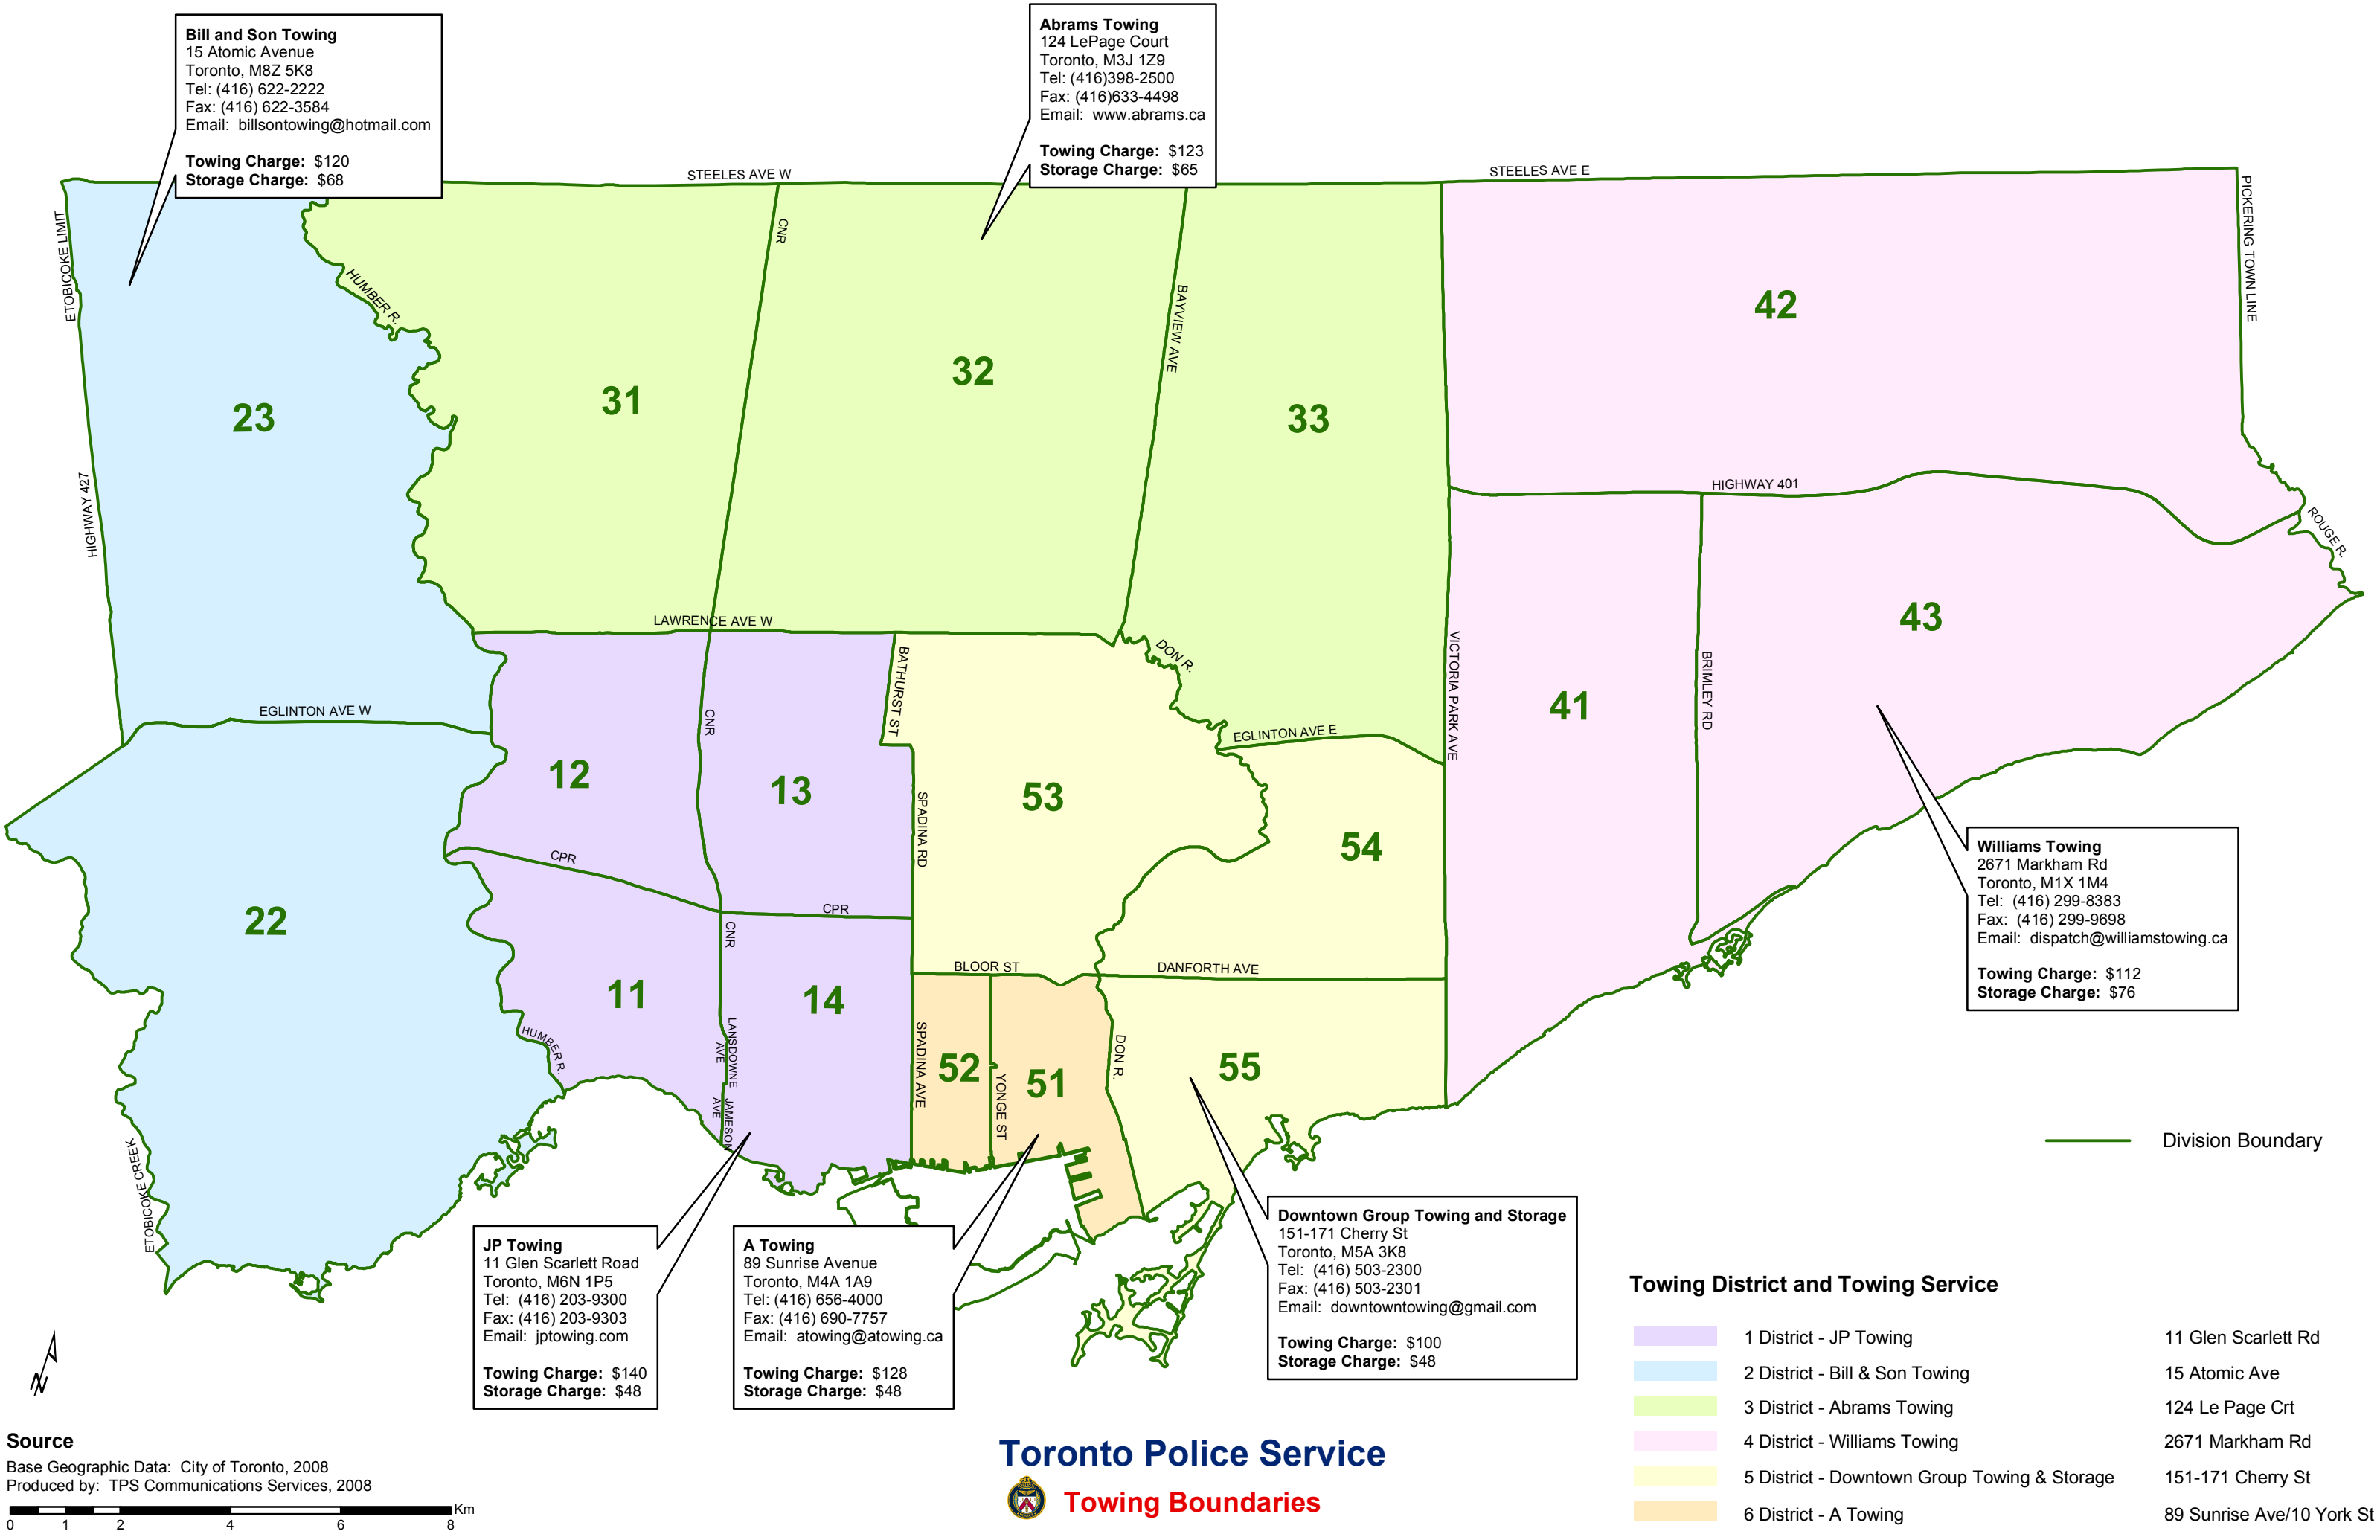

— Division Boundary

Towing District and Towing Service

- 1 District - JP Towing
 - 2 District - Bill & Son Towing
 - 3 District - Abrams Towing
 - 4 District - Williams Towing
 - 5 District - Downtown Group Towing & Storage
 - 6 District - A Towing
- 11 Glen Scarlett Rd
 - 15 Atomic Ave
 - 124 Le Page Crt
 - 2671 Markham Rd
 - 151-171 Cherry St
 - 89 Sunrise Ave/10 York St